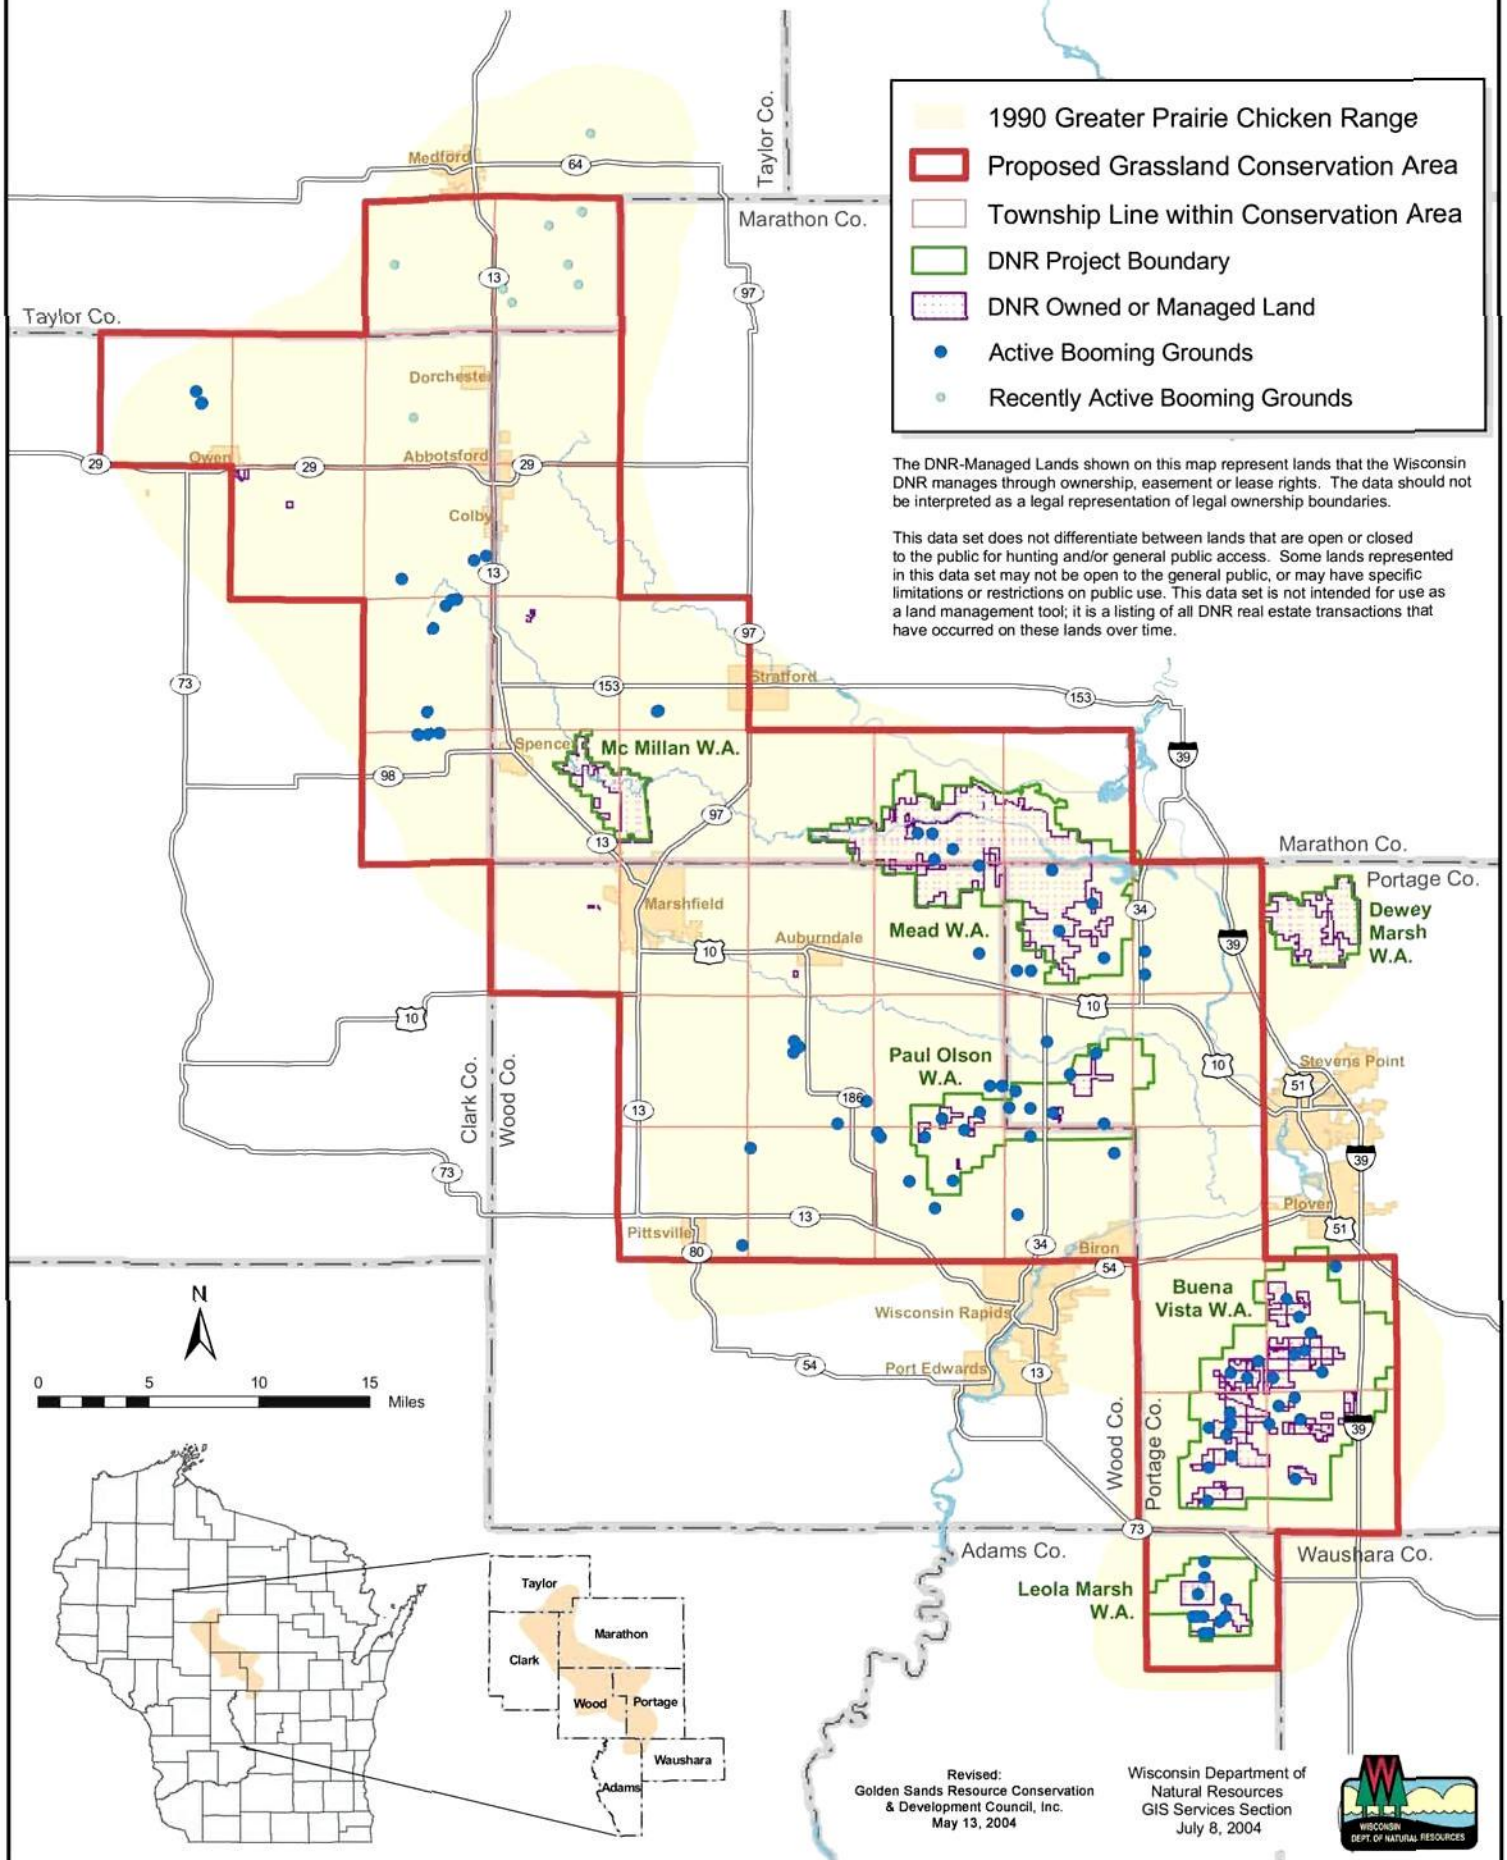

Central Wisconsin Grassland Conservation Area

Revised:
Golden Sands Resource Conservation
& Development Council, Inc.
May 13, 2004

Wisconsin Department of
Natural Resources
GIS Services Section
July 8, 2004